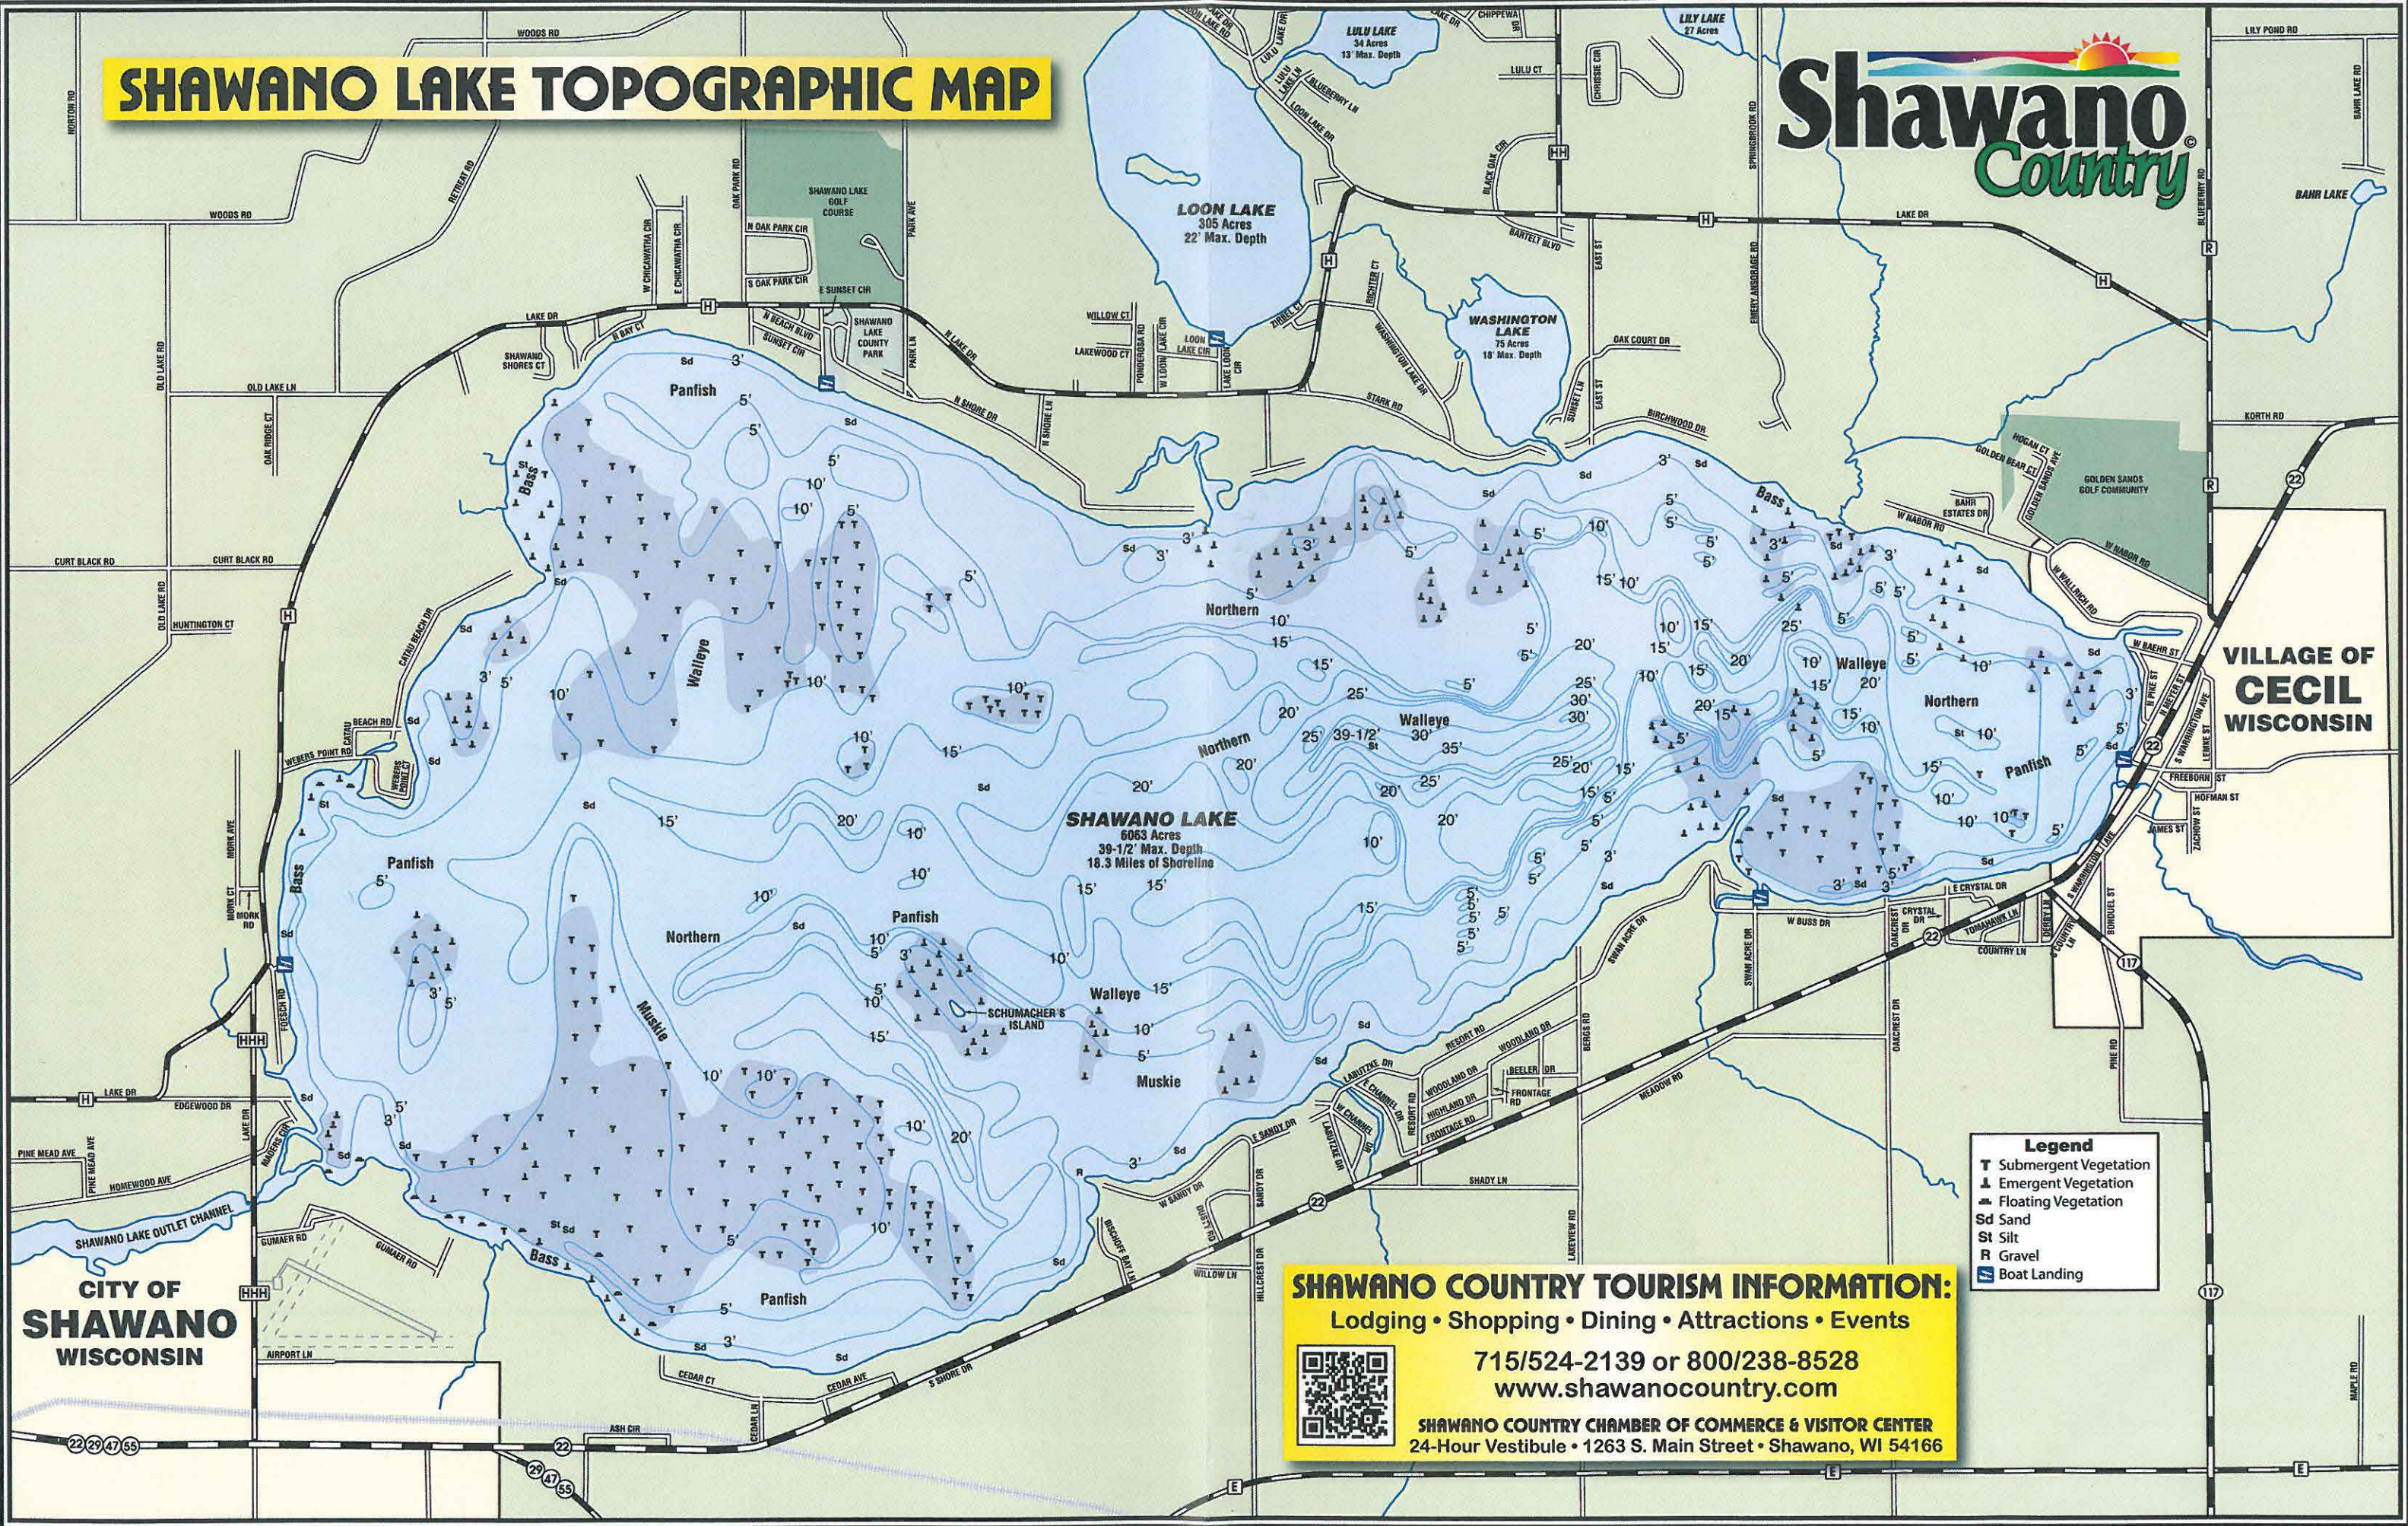

SHAWANO LAKE TOPOGRAPHIC MAP

VILLAGE OF
CECIL
WISCONSIN

CITY OF
SHAWANO
WISCONSIN

- Legend**
- T Submergent Vegetation
 - ▲ Emergent Vegetation
 - Floating Vegetation
 - Sd Sand
 - St Silt
 - R Gravel
 - ☐ Boat Landing

SHAWANO COUNTRY TOURISM INFORMATION:

Lodging • Shopping • Dining • Attractions • Events

715/524-2139 or 800/238-8528
www.shawanocountry.com

SHAWANO COUNTRY CHAMBER OF COMMERCE & VISITOR CENTER
24-Hour Vestibule • 1263 S. Main Street • Shawano, WI 54166